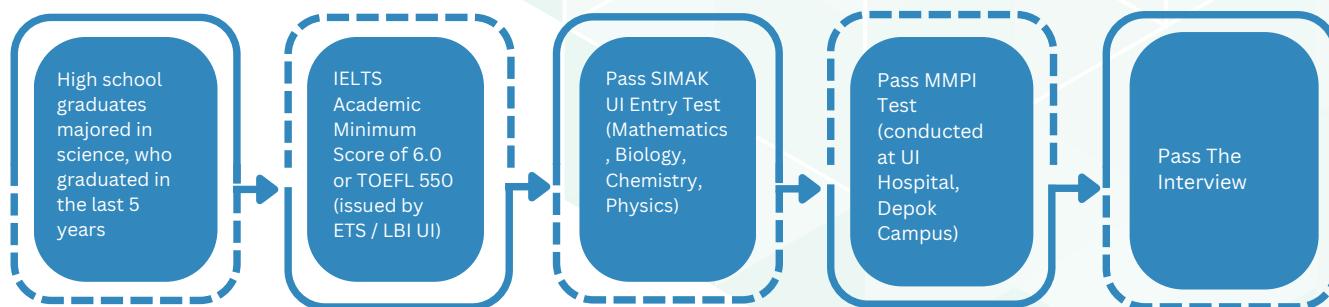

THE UNIVERSITY OF
MELBOURNE

UNIVERSITY OF LEEDS

**SCHOOL OF DENTISTRY, UNIVERSITY OF LEEDS,
UNITED KINGDOM**

Ranked 49th in Dentistry based on QS World University Ranking 2019)

The School of Dentistry at the University of Leeds, United Kingdom offers students from Universitas Indonesia the opportunity to obtain the MSc Dental Materials or MSc Dental Public Health from the University of Leeds. The School of Dentistry offers good quality facilities, expert teaching and innovative research at this international renowned educational facility.

Registration : www.penerimaan.ui.ac.id
Information site : www.simak.ui.ac.id

REQUIREMENTS

For Indonesia Citizens (WNI)

A SIMAK UI

B Talent Scouting (Admission by Invitation. Eligible students should take procedure no 2, 4, and 5)